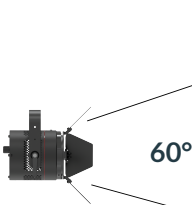

P3X Spot Light (Clamp)

90W LED/ 60°

- Cine-Grade Light Quality
- Point-Source LED
- DMX Controllable
- 90W Power Draw
- Compact (< 8" of Vertical Space)

ORDERING GUIDE

CXP3X - - - **CLP** - **PSV** -

Mode

CLR	All Modes
EZ	All EZ Modes
RGB	RGB Mode Only
CCT	Tunable CCT Mode Only
3200	Fixed 3200K
5600	Fixed 5600K

Finish

WH	White
BK	Black

Mount

CLP	Clamp Mount
------------	-------------

Power Supply & Control

PSV	Power Supply
------------	--------------

Plug/Connection

US	US 120V
EU	EU 220V

SPECIFICATIONS

Beam Angle	60°
CRI / TLCI	95/90 typical (in CCT Mode of 2800K-6500K)
Dimming	100% - 0% flicker free
Power Draw	90W max
AC Input	100 - 240V AC, 50 - 60Hz
Remote Control	DMX 512
Cooling	Fan Cooled
Acoustic Noise	23 dBA
Operating Temp.	32 - 104°F (0 - 40°C)
Weight (Fixture + Power Supply)	3.5lb / 1.6kg

MECHANICAL FIGURES

PHOTOMETRIC DATA

Distance		3' (~0.9 m)	10' (~3.0 m)	15' (~4.6 m)
@3200K	fc	345	36	20
	lux	3714	388	216
@5600K	fc	356	37	21
	lux	3832	399	227
Beam Diameter		Ø 2.7' (~0.8m)	Ø 9.3' (~2.8m)	Ø 13.9' (~4.2m)